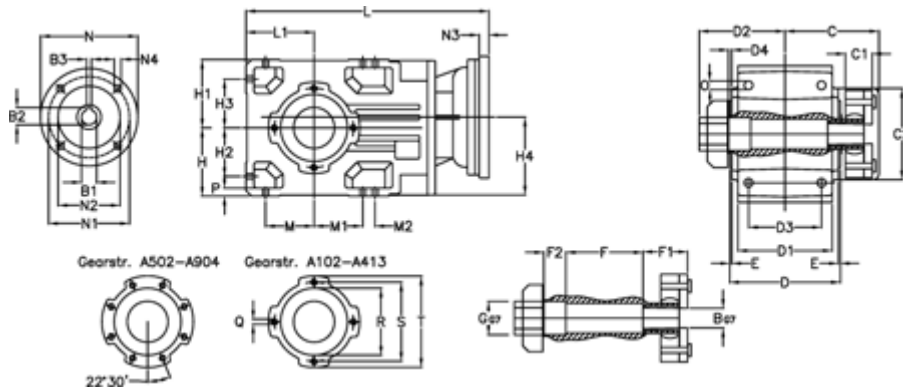

Article number: 29600200846140

Description: Bevel helical gearbox  
A202QF25-8,4-P100B5

## Measures

B = 25	D1 = 110	F2 = 36	L = 335.5	N3 = -
B1 = 28	D2 = 60	G = 32	L1 = 80	N4 = M12x16
B2 = 31.3	D3 = 90	GA = 14,5 NM	M = 60.0	O = 9.5
B3 = 8	d4 = 4.5	H = 80	M1 = 60.0	P = 9
C = 89.5	Description = A202QF-xx-P100 B5	H1 = 80	M2 = -	Q = M8x15
C1 = 23	E = 3.0	H2 = 60.0	N = 250	R = 95
C2 = 72.0	F = 77.5	H3 = 60.0	N1 = 215	S = 115
D = 136	F1 = 36.0	H4 = 93.0	N2 = 180	T = 140